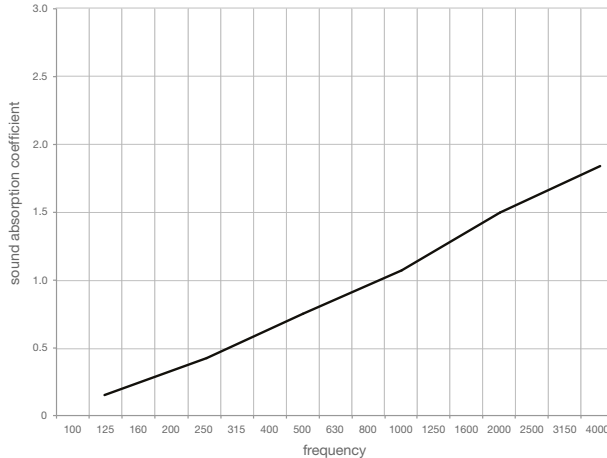

DESIGNER Hallgeir Homstvedt and Runa Klock

CONTENT Core: 100% Polyester or BioPhone Plant
Cover: Blazer- 100% New Wool

DIMENSIONS Diameter- 35.4" or 47.25"
Height- 2.4"

FLAMMABILITY Inquire

ACOUSTIC NRC: 0.70