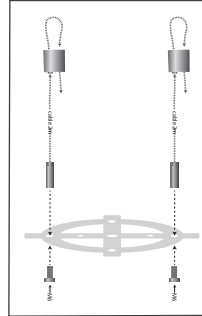

BuzziLight

The Buzzilight is a striking phenomenon, whether on the ceiling or the floor. The strips of sound-insulating felt are fixed around a steel structure, allowing this light object to take on different shapes.

Whether you opt for eye-catching Pink or stylish OffWhite, the Buzzilight is a trendsetter in any space.

Design by Sas Adriaenssens

Pendant

BuzziLight | Content

COMPOSITION

- Frame: metal powdercoated
RAL 7022
- Shade: felt 9 mm + lace

USE

- cable: length 2m
Ø1,5mm
- Incl. 2 x fastener and 2x fixation M6+screw
- screws ceiling: not included
- ceiling canopy: white / plastic
- electricity cable: length 2m incl. dimmer + 2m extra cable
- light: E27 fitting (bulb not included)
Max 60W

BuzziLight | Dimensions & Weight

	Size:	Weight:
L	65 x 65 cm <i>25.59 x 25.59 inch</i>	3 kg <i>38.50 lbs</i>
L incl. packaging	82 x 28 x 19 cm <i>32.28 x 11.02 x 7.48 inch</i>	4 kg <i>8.82 lbs</i>