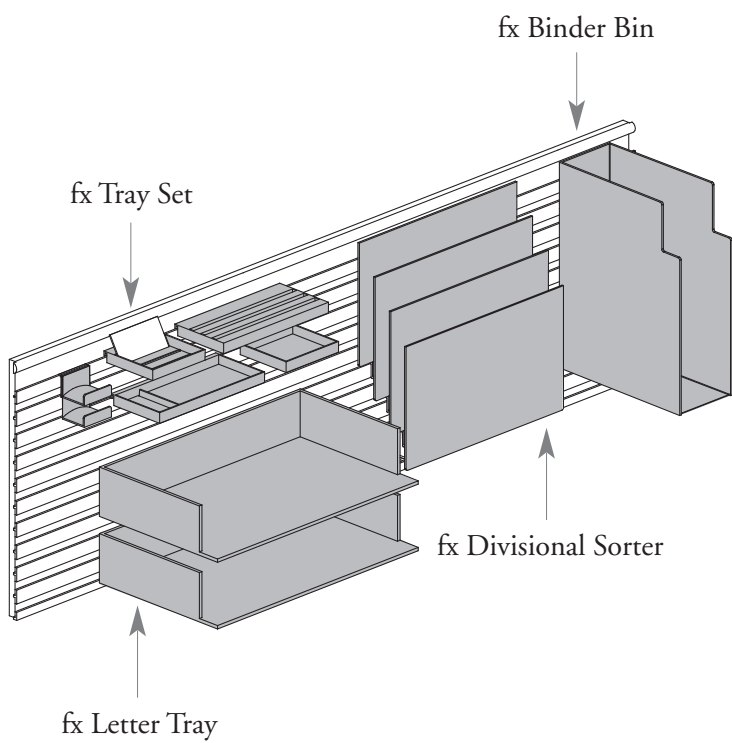

Suggested fx Accessory Combinations

The following are suggested combinations of fx accessories to accommodate the needs of different workstations.

fx Accessory Combination 1: Resident Worker – Traditional

- Ideal for larger stations – paper based work
- Permanent occupant

Qty	Product	Code	Price	Total
1	fx Tray Set	YFXT	\$ 97	\$ 97
1	fx Divisional Sorter	YFXD	\$ 156	\$ 156
1	fx Binder Bin	YFXB	\$ 57	\$ 57
2	fx Letter Tray	YFXL	\$ 59	\$ 118
Total for fx Accessory Combination 1				\$ 428

fx Accessory Combination 2: Resident Worker – Modern

- Ideal for smaller stations
- Permanent occupant

Qty	Product	Code	Price	Total
1	fx Tray Set	YFXT	\$ 97	\$ 97
1	fx Picture Organizer	YFXO	\$ 59	\$ 59
1	fx Personal Box	YFXP	\$ 78	\$ 78
Total for fx Accessory Combination 2				\$ 234

Suggested fx Accessory Combinations (Continued)

fx Accessory Combination 3: Touchdown Worker

- Ideal for smaller stations
- Daily/weekly touchdown spaces
- No ownership of space
- Can be mounted onto the fx Table Rail (YFXR) – Full Rail option shown