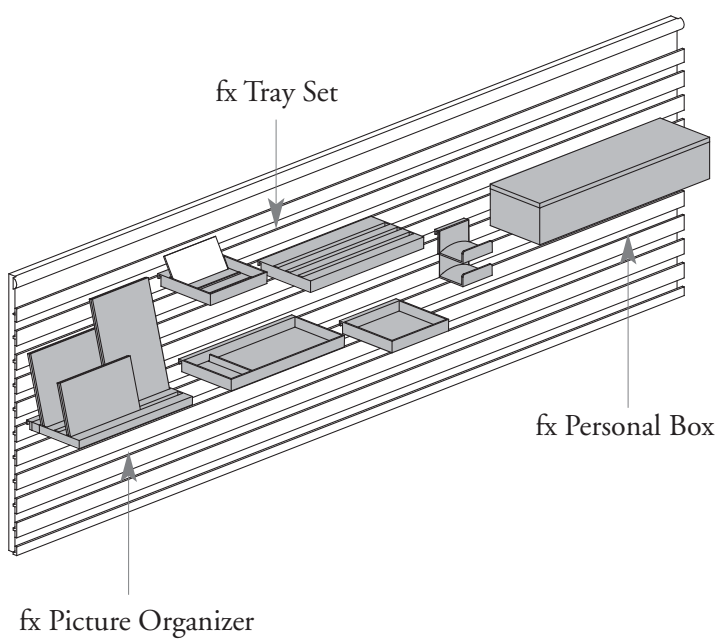

Suggested fx Accessory Combinations

The following are suggested combinations of fx accessories to accommodate the needs of different workstations.

fx Accessory Combination 1: Resident Worker – Traditional

- Ideal for larger stations – paper based work
- Permanent occupant

Qty	Product	Code	Price	Total
1	fx Tray Set	YFXT	\$ 97	\$ 97
1	fx Divisional Sorter	YFXD	\$ 156	\$ 156
1	fx Binder Bin	YFXB	\$ 57	\$ 57
2	fx Letter Tray	YFXL	\$ 59	\$ 118
Total for fx Accessory Combination 1				\$ 428

Suggested fx Accessory Combinations (Continued)

fx Accessory Combination 3: Touchdown Worker

- Ideal for smaller stations
- Daily/weekly touchdown spaces
- No ownership of space
- Can be mounted onto the fx Table Rail (YFXR) – Full Rail option shown