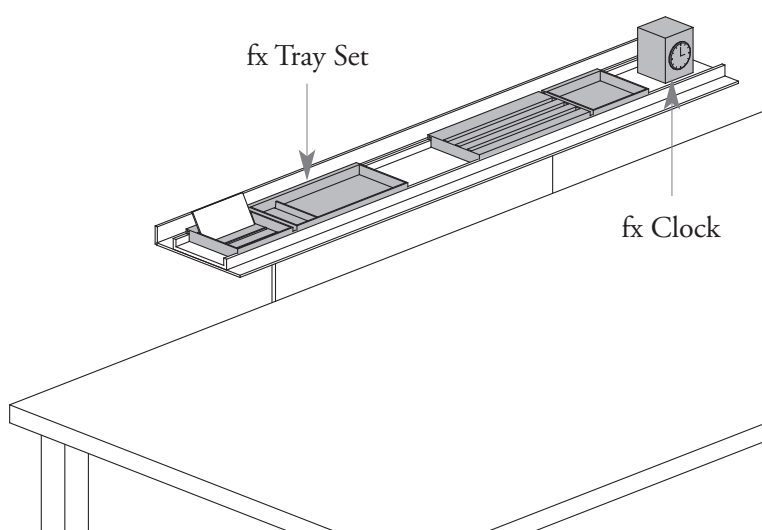

fx Accessory Combination 4: Consultant Station

- Ideal for smaller stations
- Station assignment based on project
- Can be mounted onto the fx Desk Tray (YFXY)

Qty	Product	Code	Price	Total
1	fx Tray Set	YFXT	$ 97	$ 97
1	fx Clock	YFXC	$ 135	$ 135
Total for fx Accessory Combination 4				$ 232