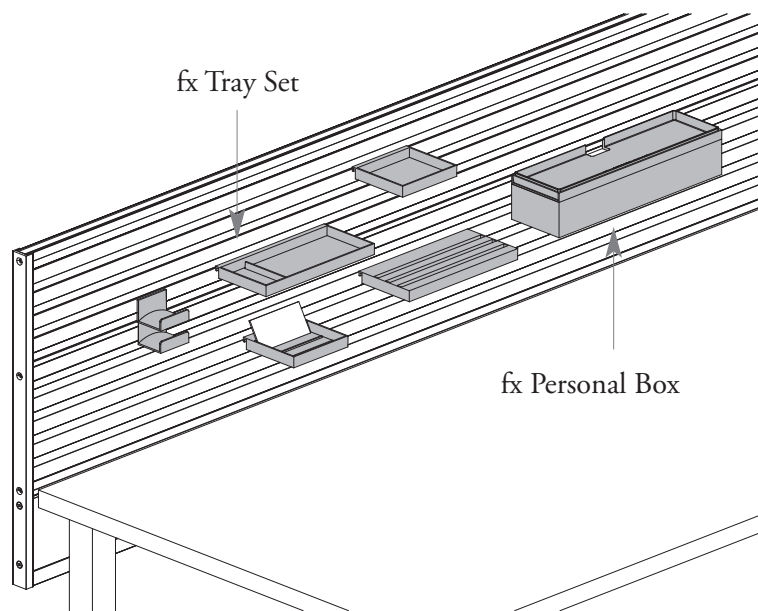

- Ideal for larger stations – paper based work
- Permanent occupant

Qty	Product	Code	Price	Total
1	fx Tray Set	YFXT	\$ 97	\$ 97
1	fx Divisional Sorter	YFXD	\$ 156	\$ 156
1	fx Binder Bin	YFXB	\$ 57	\$ 57
2	fx Letter Tray	YFXL	\$ 59	\$ 118
Total for fx Accessory Combination 1				\$ 428

fx Accessory Combination 2: Resident Worker – Modern

- Ideal for smaller stations
- Permanent occupant

Qty	Product	Code	Price	Total
1	fx Tray Set	YFXT	\$ 97	\$ 97
1	fx Picture Organizer	YFXO	\$ 59	\$ 59
1	fx Personal Box	YFXP	\$ 78	\$ 78
Total for fx Accessory Combination 2				\$ 234

Suggested fx Accessory Combinations (Continued)

fx Accessory Combination 3: Touchdown Worker

- Ideal for smaller stations
- Daily/weekly touchdown spaces
- No ownership of space
- Can be mounted onto the fx Table Rail (YFXR) – Full Rail option shown